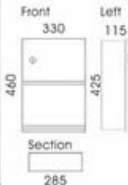

Cup holder
Size:L115xW98xH105mm

Product Item No.
16K10711

Paper Holder
Size:L175xW70xH140mm

Product Item No.
16K10712

Soap dispenser
Size:L115xW90xH170mm

Product Item No.
16K10713

Towel rack
Size:L180xW70xH200mm

Stainless steel 3in 1 Paper dispenser
with hand dryer and ash bin
Size: L300xW170xH1690mm

Product Item No.
16K11102

Stainless steel 3in 1 Paper dispenser
with hand dryer and ash bin
Size: L300xW165xH1690mm

Hotel paper dispenser series

Product Item No. 16K11201

Stainless steel 2in 1 Paper dispenser with ash bin
Size: L345xW145xH750mm
Size: L330xW125xH750mm

Product Item No. 16K11202

Stainless steel 2in 1 Paper dispenser with ash bin
Size: L300xW140xH750mm

Product Item No. 16K11203

Stainless steel Paper dispenser
Size: L330xW115xH460mm

Product Item No. 16K11204

Stainless steel Paper dispenser
Size: L300xW110xH440mm

Product Item No. 16K11205

Stainless steel 3in 1 Paper dispenser with hand dryer and ash bin
Size: L365xW165xH1650mm