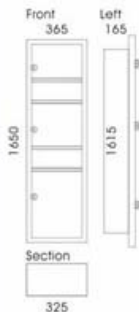

Wall-mounted clothes line
Size: $93 \times 93 \times 35 \text{mm}$

Product Item No.
16K11016

Wall-mounted clothes line
Size: $L 86 \times W 86 \times H 45 \text{mm}$

Hotel paper dispenser series

Product Item No.
16K11101

Stainless steel 3in 1 Paper dispenser
with hand dryer and ash bin
Size: L300xW170xH1690mm

Product Item No.
16K11102

Stainless steel 3in 1 Paper dispenser
with hand dryer and ash bin
Size: L300xW165xH1690mm

Hotel paper dispenser series

Product Item No. 16K11201

Stainless steel 2in 1 Paper dispenser with ash bin
Size: L345xW145xH750mm
Size: L330xW125xH750mm

Product Item No. 16K11202

Stainless steel 2in 1 Paper dispenser with ash bin
Size: L300xW140xH750mm

Product Item No. 16K11203

Stainless steel Paper dispenser
Size: L330xW115xH460mm

Product Item No. 16K11204

Stainless steel Paper dispenser
Size: L300xW110xH440mm

Product Item No. 16K11205

Stainless steel 3in 1 Paper dispenser with hand dryer and ash bin
Size: L365xW165xH1650mm