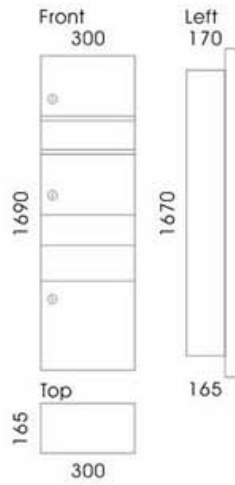

Cup holder
Size:L115xW98xH105mm

Product Item No.
16K10711

Paper Holder
Size:L175xW70xH140mm

Product Item No.
16K10712

Soap dispenser
Size:L115xW90xH170mm

Product Item No.
16K10713

Towel rack
Size:L180xW70xH200mm

Product Item No.
16K10904

Towel bar
Size:L230xW62xH37mm

Product Item No.
16K10905

Double towel bar
Size:L600xW124xH30mm

Product Item No.
16K10906

Single towel bar
Size:L600xW63xH30mm

Product Item No.
16K10907

Cosmetic mirror

Product Item No.
16K11012

Cosmetic mirror

Product Item No.
16K11013

Cosmetic mirror

Product Item No.
16K11014

Wall-mounted clothes line
Size: $\phi 92 \times H 35 \text{mm}$

Product Item No.
16K11015

Wall-mounted clothes line
Size: $93 \times 93 \times 35 \text{mm}$

Product Item No.
16K11016

Wall-mounted clothes line
Size: $L 86 \times W 86 \times H 45 \text{mm}$

Hotel paper dispenser series

Product Item No.
16K11101