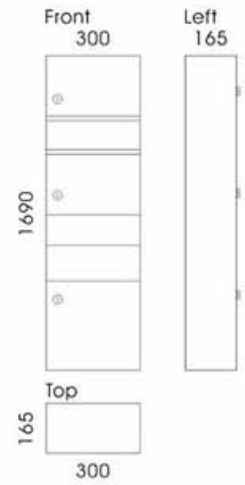

Product Item No.
16K11102

Stainless steel 3in 1 Paper dispenser
with hand dryer and ash bin
Size: L300xW165xH1690mm