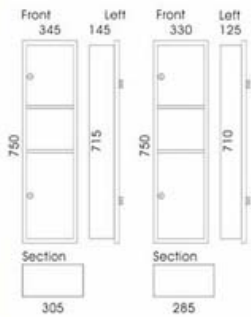

Hotel paper dispenser series

Product Item No. 16K11201

Stainless steel 2in 1 Paper dispenser with ash bin
Size: L345xW145xH750mm
Size: L330xW125xH750mm