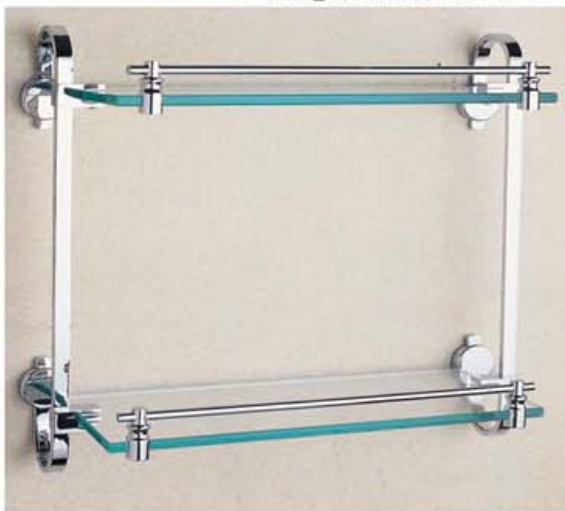

Product Item No.
16K10807

Towel rack
Size:L132xW245xH34mm

Product Item No.
16K10808

Soap dispenser
Size:L68xW92xH174mm

Product Item No.
16K10809

Toilet Brush
Size:L131xW110xH385mm

Product Item No.
16K10810

Glass rack
Size:L375xW137xH350mm

Hotel bathroom copper products series

Product Item No.
16K10901

Soap dish
Size:L130xW113xH54mm

Product Item No.
16K10902

Clothes hook
Size:L30xW63xH46mm

Product Item No.
16K10903

Paper holder
Size:L155xW117xH108mm