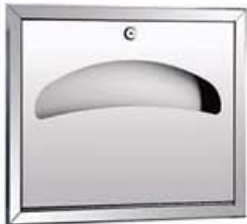

Product Item No.
16K11613

Stainless steel 1/2
toilet paper dispenser
Size: L450xW50xH377mm