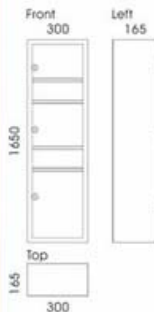

Wall-mounted clothes line
Size: $93 \times 93 \times 35 \text{mm}$

Product Item No.
16K11016

Wall-mounted clothes line
Size: $L 86 \times W 86 \times H 45 \text{mm}$

Hotel paper dispenser series

Product Item No.
16K11101

Hotel paper dispenser series

Product Item No. 16K11201

Stainless steel 2in 1 Paper dispenser with ash bin
Size: L345xW145xH750mm
Size: L330xW125xH750mm

Product Item No. 16K11202

Stainless steel 2in 1 Paper dispenser with ash bin
Size: L300xW140xH750mm

Product Item No. 16K11203

Stainless steel Paper dispenser
Size: L330xW115xH460mm

Product Item No. 16K11204

Stainless steel Paper dispenser
Size: L300xW110xH440mm

Product Item No. 16K11205

Stainless steel 3in 1 Paper dispenser with hand dryer and ash bin
Size: L365xW165xH1650mm

Product Item No. 16K11206

Stainless steel 3in 1 Paper dispenser with hand dryer and ash bin
Size: L300xW165xH1650mm

Product Item No. 16K11207

Stainless steel 2in 1 Paper dispenser with ash bin
Size: L345xW145xH1200mm
Size: L330xW125xH1200mm