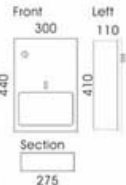

Cup holder
Size:L115xW98xH105mm

Product Item No.
16K10711

Paper Holder
Size:L175xW70xH140mm

Product Item No.
16K10712

Soap dispenser
Size:L115xW90xH170mm

Product Item No.
16K10713

Towel rack
Size:L180xW70xH200mm

Stainless steel 3in 1 Paper dispenser
with hand dryer and ash bin
Size: L300xW170xH1690mm

Product Item No.
16K11102

Stainless steel 3in 1 Paper dispenser
with hand dryer and ash bin
Size: L300xW165xH1690mm

Hotel paper dispenser series

Product Item No. 16K11201

Stainless steel 2in 1 Paper dispenser with ash bin
Size: L345xW145xH750mm
Size: L330xW125xH750mm

Product Item No. 16K11202

Stainless steel 2in 1 Paper dispenser with ash bin
Size: L300xW140xH750mm

Product Item No. 16K11203

Stainless steel Paper dispenser
Size: L330xW115xH460mm

Product Item No. 16K11204

Stainless steel Paper dispenser
Size: L300xW110xH440mm

Product Item No. 16K11205

Stainless steel 3in 1 Paper dispenser with hand dryer and ash bin
Size: L365xW165xH1650mm