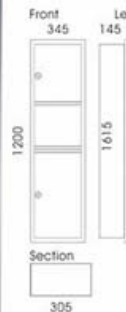

Wall-mounted clothes line
Size: $93 \times 93 \times 35 \text{mm}$

Product Item No.
16K11016

Wall-mounted clothes line
Size: $L 86 \times W 86 \times H 45 \text{mm}$

Hotel paper dispenser series

Product Item No.
16K11101

Hotel paper dispenser series

Product Item No. 16K11201

Stainless steel 2in 1 Paper dispenser with ash bin
Size: L345xW145xH750mm
Size: L330xW125xH750mm

Product Item No. 16K11202

Stainless steel 2in 1 Paper dispenser with ash bin
Size: L300xW140xH750mm

Product Item No. 16K11203

Stainless steel Paper dispenser
Size: L330xW115xH460mm

Product Item No. 16K11204

Stainless steel Paper dispenser
Size: L300xW110xH440mm

Product Item No. 16K11205

Stainless steel 3in 1 Paper dispenser with hand dryer and ash bin
Size: L365xW165xH1650mm

Product Item No. 16K11206

Stainless steel 3in 1 Paper dispenser with hand dryer and ash bin
Size: L300xW165xH1650mm

Product Item No. 16K11207

Stainless steel 2in 1 Paper dispenser with ash bin
Size: L345xW145xH1200mm
Size: L330xW125xH1200mm