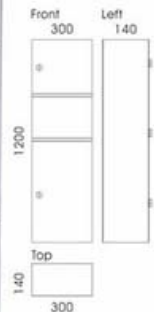

Cup holder
Size:L115xW98xH105mm

Product Item No.
16K10711

Paper Holder
Size:L175xW70xH140mm

Product Item No.
16K10712

Soap dispenser
Size:L115xW90xH170mm

Product Item No.
16K10713

Towel rack
Size:L180xW70xH200mm

Hotel paper dispenser series

Product Item No. 16K11201

Stainless steel 2in 1 Paper dispenser with ash bin
Size: L345xW145xH750mm
Size: L330xW125xH750mm

Product Item No. 16K11202

Stainless steel 2in 1 Paper dispenser with ash bin
Size: L300xW140xH750mm

Product Item No. 16K11203

Stainless steel Paper dispenser
Size: L330xW115xH460mm

Product Item No. 16K11204

Stainless steel Paper dispenser
Size: L300xW110xH440mm

Product Item No. 16K11205

Stainless steel 3in 1 Paper dispenser with hand dryer and ash bin
Size: L365xW165xH1650mm

Product Item No. 16K11206

Stainless steel 3in 1 Paper dispenser with hand dryer and ash bin
Size: L300xW165xH1650mm

Product Item No. 16K11207

Stainless steel 2in 1 Paper dispenser with ash bin
Size: L345xW145xH1200mm
Size: L330xW125xH1200mm