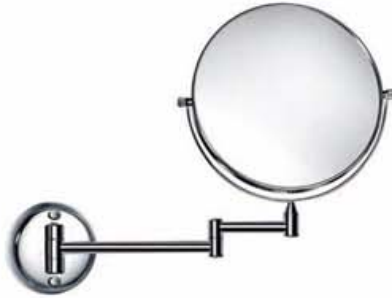

Product Item No.
16K11004

Cosmetic mirror